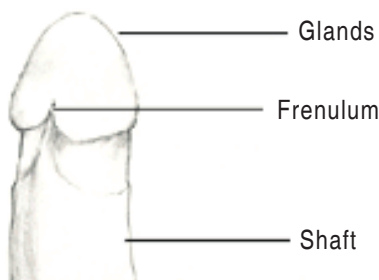

PENIS DIAGRAM

Picture 1

The CosaGrande Premium Gel is made of all-natural active ingredients and is also latex-friendly. Its water soluble solution makes it easy to remove as well. CosaGrande Premium Gel comes in a 5ml airless pump that ensures you no drips or cross-contaminations. The mango-flavored CosaGrande Premium Gel cleans, protects, and above all, rejuvenates your most prized possession: Your penis.

- Fast-acting topical formulation has a 99.9% absorption rate.
- CosaGrande Premium Gel begins working within seconds of application.
- Dissolves instantly, preventing desensitization of female partner.
- Enhances erection strength while significantly improving stamina

HOW TO USE FOR INTERCOURSE

1. Take one squeeze of the CosaGrande Premium Gel onto your finger.
2. Apply the Gel onto your penis head including the frenulum.
  ◦Note: If you are uncircumcised, roll back your foreskin and apply the Gel as Step #2.
3. Rub the Gel until it dissolves into the skin of the penis head.
4. Proceed with intercourse.
5. The CosaGrande Premium Gel is safe for ingestion, and is mango flavored.