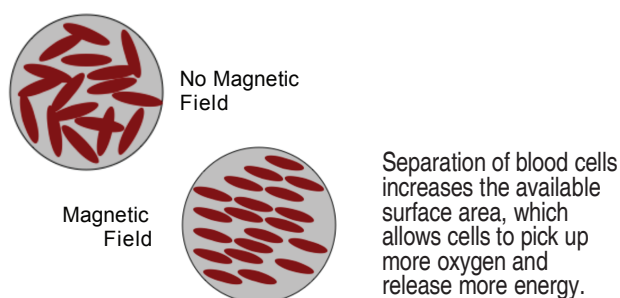

Get to know your CosaGrande MagneMaxx

USEFUL INFORMATION

CosaGrande MagneMaxx band is light weight, made from 100% silicone on the outer later, and is comfortable to wear. It is that simple, comfortable, and affordable!

When the magnetic band is adjusted and tied around the penis, it creates a magnetic field around the base of your penis where the blood enters. When blood flows through this magnetic field, the blood cells spin then separate from each other giving each cell more surface area to carry much more oxygen and vital nutrients to your penis. The magnetic field also widens your penis' blood vessels allowing more blood to flow through. This simple method increases blood circulation throughout the penis, thus producing harder and longer erections.

BLOOD FLOW DIAGRAM

For more information:

Web: <http://www.cosagrande.com.my>

Email: support@cosagrande.com.my

HOW TO USE

For general use –

The CosaGrande MagneMaxx band is made of 100% silicone, while the magnet is attached within the band. Loop holes are in place for various sizes. Just like a belt, attach the CosaGrande MagneMaxx band at the base of your penis and let the magnet work on its own. Adjust the band accordingly to ensure that it is NOT too tight that will constrict blood flow, and wear it comfortably anytime and anywhere.