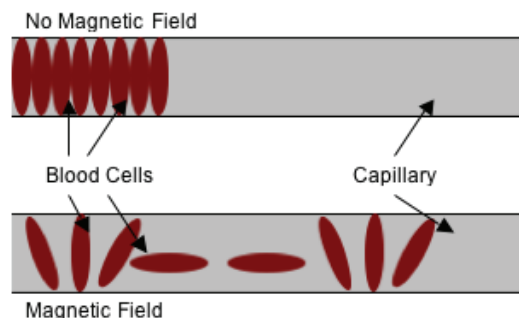

Get to know your CosaGrande MagneMaxx

USEFUL INFORMATION

CosaGrande MagneMaxx band is light weight, made from 100% silicone on the outer later, and is comfortable to wear. It is that simple, comfortable, and affordable!

When the magnetic band is adjusted and tied around the penis, it creates a magnetic field around the base of your penis where the blood enters. When blood flows through this magnetic field, the blood cells spin then separate from each other giving each cell more surface area to carry much more oxygen and vital nutrients to your penis. The magnetic field also widens your penis' blood vessels allowing more blood to flow through. This simple method increases blood circulation throughout the penis, thus producing harder and longer erections.

BLOOD FLOW DIAGRAM

For more information:

Web: <http://www.cosagrande.com.my>

Email: support@cosagrande.com.my

HOW TO USE

For general use –

The CosaGrande MagneMaxx band is made of 100% silicone, while the magnet is attached within the band. Loop holes are in place for various sizes. Just like a belt, attach the CosaGrande MagneMaxx band at the base of your penis and let the magnet work on its own. Adjust the band accordingly to ensure that it is NOT too tight that will constrict blood flow, and wear it comfortably anytime and anywhere.

For sexual act –

The CosaGrande MagneMaxx band can also be used as a "Cock Ring" - The band is worn TIGHTLY around the base of the penis shaft. Adjust the band accordingly but ensuring that the penis band is affixed firmly to the shaft.