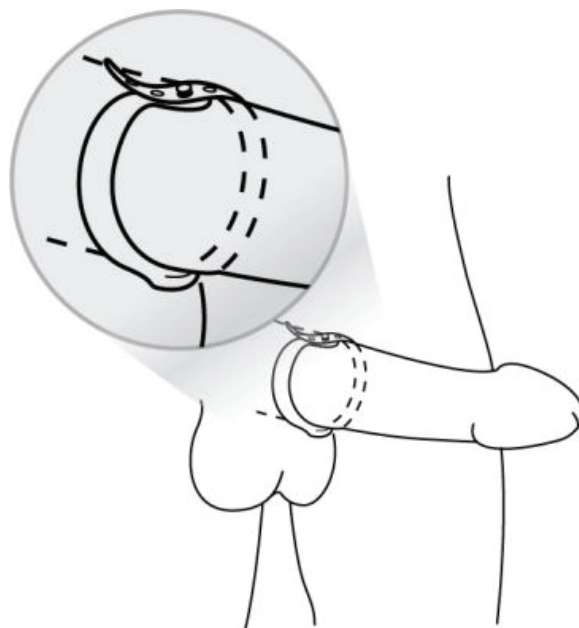

HOW TO USE YOUR COSAGRANDE MAGNEMAXX

Congratulations! You now have the CosaGrande MagneMaxx in your hands! When used correctly in accordance with the following instructions, you may find your penis enlarged in both length and girth in due time!

When the magnetic band is adjusted and tied around the penis, it creates a magnetic field around the base of your penis where the blood enters. When blood flows through this magnetic field, the blood cells spin then separate from each other giving each cell more surface area to carry much more oxygen and vital nutrients to your penis. The magnetic field also widens your penis' blood vessels allowing more blood to flow through. This simple method increases blood circulation throughout the penis, thus producing harder and longer erections.

BLOOD FLOW DIAGRAM

For more information:

Web: <http://www.cosagrande.com.my>

Email: support@cosagrande.com.my

HOW TO USE

For general use –

The CosaGrande MagneMaxx band is made of 100% silicone, while the magnet is attached within the band. Loop holes are in place for various sizes. Just like a belt, attach the CosaGrande MagneMaxx band at the base of your penis and let the magnet work on its own. Adjust the band accordingly to ensure that it is NOT too tight that will constrict blood flow, and wear it comfortably anytime and anywhere.

For sexual act –

The CosaGrande MagneMaxx band can also be used as a "Cock Ring" - The band is worn TIGHTLY around the base of the penis shaft. Adjust the band accordingly but ensuring that the penis band is affixed firmly to the shaft.